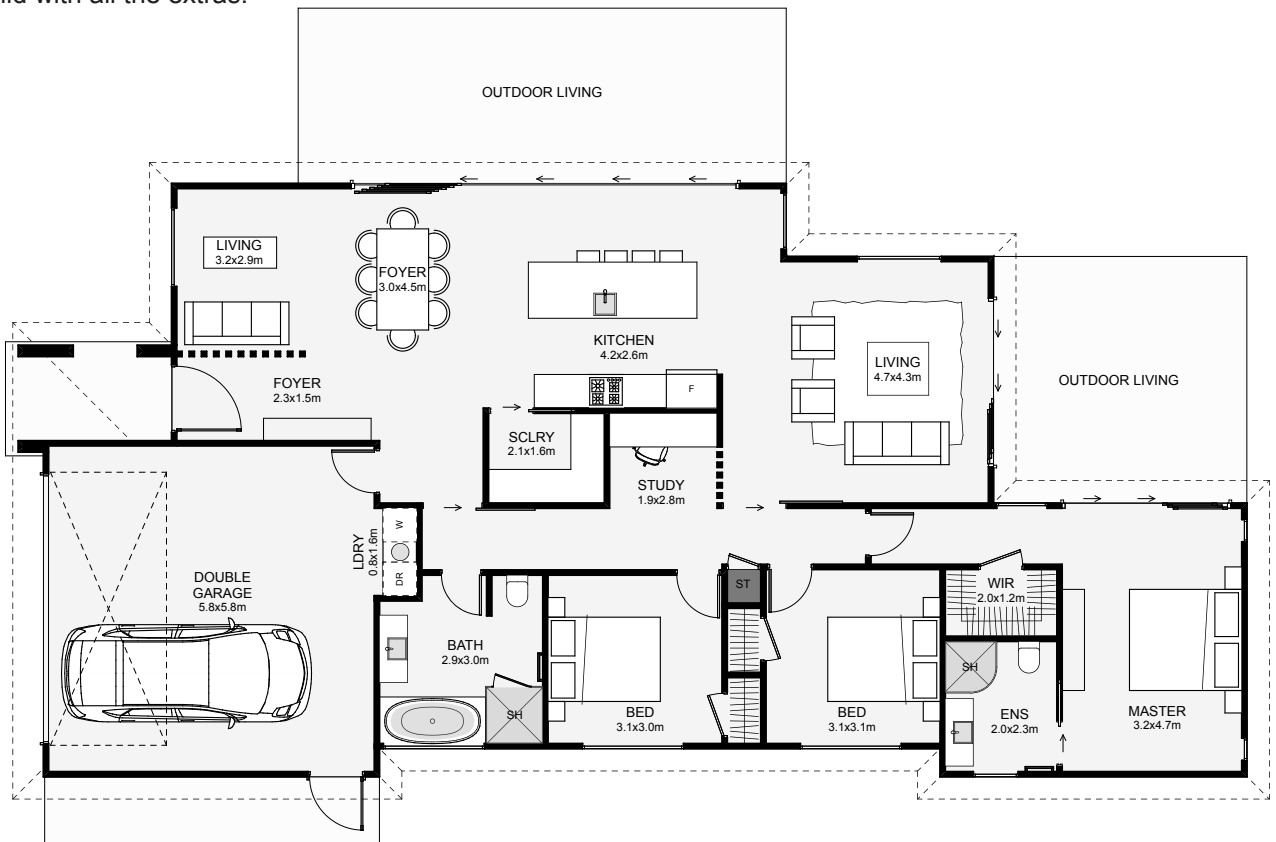

Timeless street appeal in classic weatherboard, this three bedroom home packs a lot of features! Ever wanted a nice entry? You got it! Scullery? Tick! Dual living? No problem! Study? Sure! With this home, you can be sure you're getting a nice build with all the extras!

Floor Area: 180m²

2
 3
 2
 2
 21.9m
 10.6m

Contact us:
 Ph: 027 481 3415
 Email: fogartyconstruction@yahoo.com
www.fogartyconstruction.co.nz